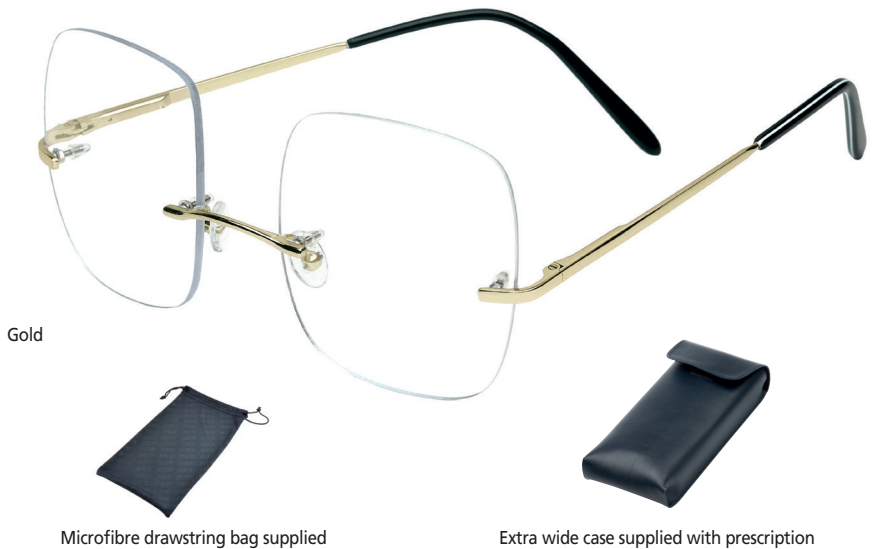

A twist on the classic altitude mountaineering spectacle, the SRX08 has a streamlined design with additional orbit padding. Detachable side wind + UV protection strip, curl side retention.

- Wrap sports frame
- Supplied with afocal silver mirror plano polycarbonate 8.00 base, UV 400 lenses
- Size A: 61mm, B: 36mm, Bridge: 17mm.
- Features black foam brow and orbit seal.
- Black detachable leather riveted side shields with plastic curls for snug fit.
- Includes black drawstring microfibre pouch.
- Rx range +5.00 to -3.00 with opp cyls to 3.00.

Rx Glazable **DG5/3**

8 BASE WRAP

Red / Grey lens
Mirror 15% LTF

Microfibre drawstring bag supplied

Matt black / Grey lens Mirror 15% LTF

• RX powers outside this package range are available as per the Norville Ophthalmic Lens Catalogue plus frame cost.

Snooker / Bowls Rimless

Rx Glazable DG6 5 BASE WRAP

The Snooker Rimless offers extra deep lenses with corrected pantoscopic tilt for head down, and tilt to allow for comfortable table-top performance. This model is popular with the bowling fraternity, and also for table sports.

- Variable sizing (side length: 140mm).
- **Stock Size A: 50mm, B: 55mm, Bridge: 21mm**
- Rx range +6.00 to -6.00 with opp cyls to 2.00 • Trivex lenses.
- RF coating recommended
- Supplied with drawstring bag as standard.
- Supplied with extra wide case with a hard front insert, belt strap and velcro fastening when prescription spectacles are ordered.
- Replacement bridge sold separately. -
- Consider NORTOR-SV for improved peripheral vision and compensated intermediate Rxs.