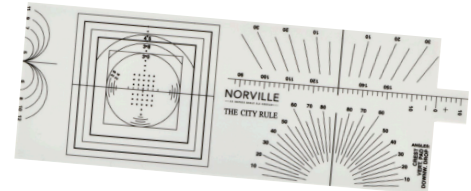

Screwdriver/Locknut Driver Set

Ref: CT31304 Set contains three slot screwdrivers 1.5, 1.7 and 2.00, three cross point, 000, 00 and 0, four locknut drivers, 2.0, 2.3, 2.5, and a handle for the drivers. All in a plastic case which has an in-built storage area for screws.

RF Special Permanent Marker Ref: SL319-9

Designed to avoid beading or smudging on RF coated lenses, quick dry. 2mm nylon taper tip, black only. Available individually, box of 5, box of 10.

PD3 Rule

City Rule