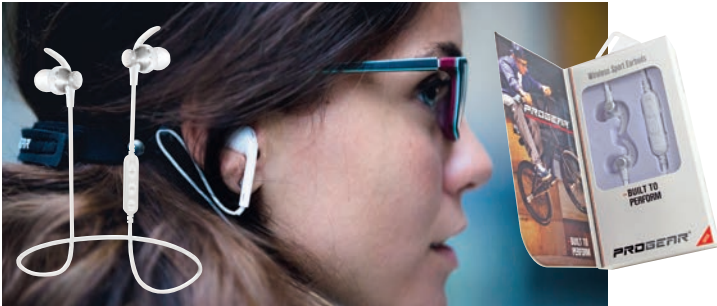

# Point of Sale

Eye-catching POS material increases consumer interest

EARPHONES

RETAIL PRESENTATION TRAY

WINDOW CARD (size: 236mm x 328mm)

DISPLAY with 5 changable motives

We recommend your chosen Progear Active Eyewear frame is glazed with Trivex lenses