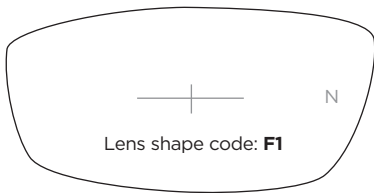

SL01 TITANIUM Screwless sprung sides

A-B	Bridge	Temple	CODE	COLOUR
49-25	18	135	C1	Mocha
49-25	21	135