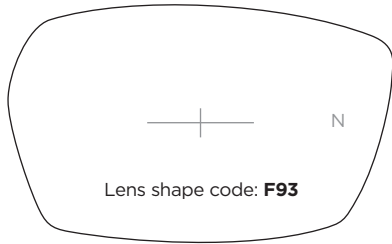

SL93 TITANIUM Jointed sides

A-B 52-35   18   135   CODE C37   COLOUR Bronze