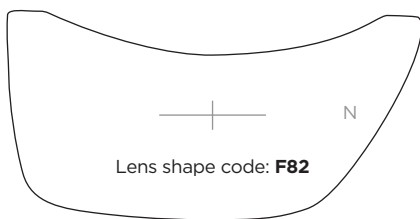

SL82 TITANIUM Jointed sides • Comfort Bridge

A-B			CODE	COLOUR
55-28	19	155	C19	Gold