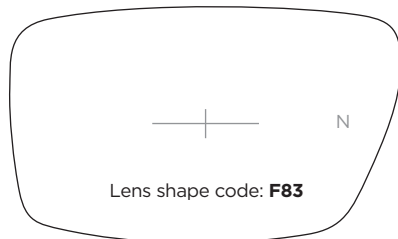

SL83 TITANIUM Jointed sides

A-B			CODE	COLOUR
53-38	18	143	C19	Shiny Gold