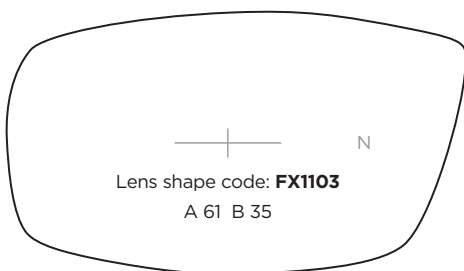

X-Shapes Additional Lens Shapes

Adding to the flexibility of the Superlite fitting system, we offer some additional shapes.

Available with any Superlite frame: simply state the frame model and the FX number below and choose your eyesize (remember a number of our Superlite frames come in two bridge sizes - you will need to state this on your order). NB. additional charge for change of shape.