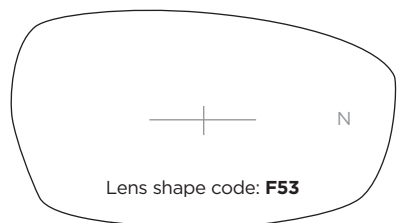

SL53 TITANIUM Jointed sides

A-B			CODE	COLOUR
51-29	18	135	C53	Brown
51-29	21	135