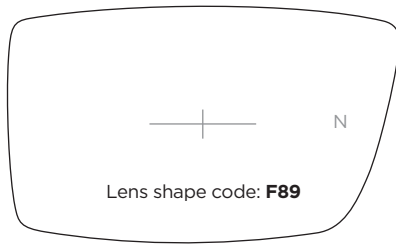

SL89 TITANIUM Jointed sides

A-B 53-35   18   140   CODE C8   COLOUR Gunmetal