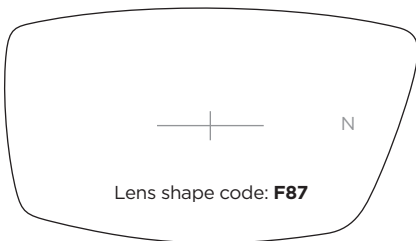

SL87 TITANIUM Jointed sides

A-B   **CODE**   **COLOUR**
56-38   18   140   C19   Shiny Gold