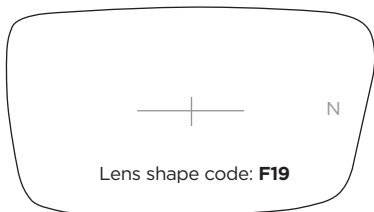

SL19 TITANIUM Jointed sides

A-B	Bridge	Temple	CODE	COLOUR
49-28	18	140	C19	Shiny Gold
49-28	22	140