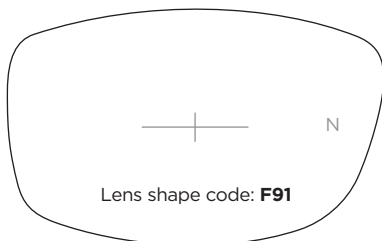

SL91 TITANIUM Jointed sides

A-B 51-38   18   135   CODE C19   COLOUR Shiny Gold