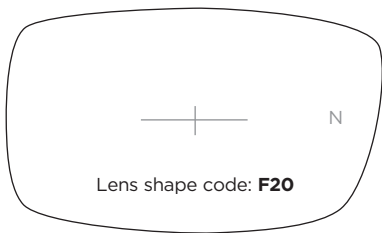

SL20 TITANIUM Screwless sprung sides

A-B			CODE	COLOUR
50-30	18	135	C19	Shiny Gold
50-30	22	135