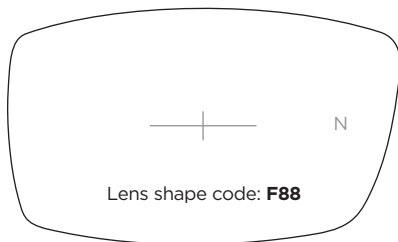

SL88 TITANIUM Jointed sides

A-B   **CODE**   **COLOUR**
53-38   16   140   C9   Silver