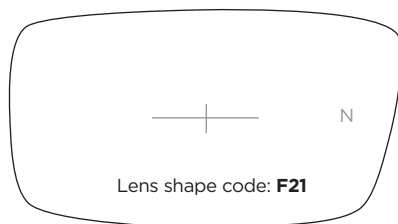

SL52 TITANIUM Jointed sides

A-B			CODE	COLOUR
52-29	18	135	C9	Silver
52-29	21	135