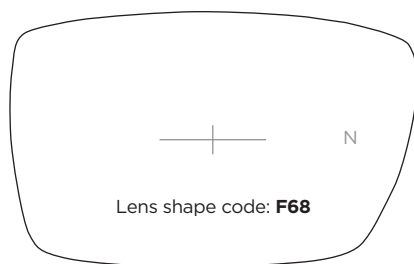

SL68 TITANIUM Jointed sides