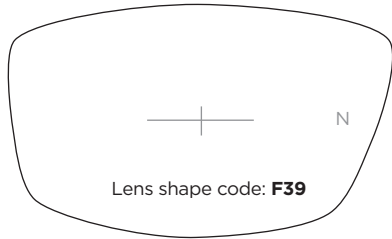

SL39 TITANIUM Jointed sides

A-B	Bridge	Temple	CODE	COLOUR
51-31	19	140	C39	Plum
51-31	22	140