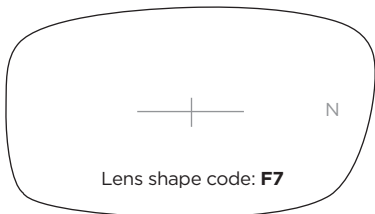

SL07 TITANIUM Jointed sides

A-B			CODE	COLOUR
49-28	18	140	C7	Brushed Gold
49-28	22	140