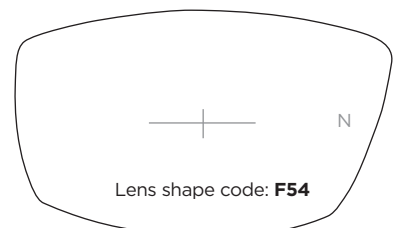

SL54 TITANIUM Jointed sides

A-B			CODE	COLOUR
50-30	18	135	C25	Red
50-30	21	135