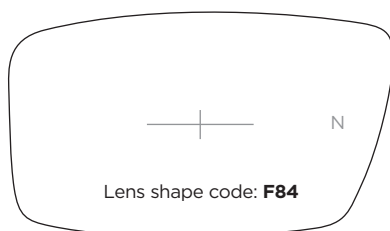

SL84 TITANIUM Jointed sides

A-B			CODE	COLOUR
52-38	18	143	C9	Silver