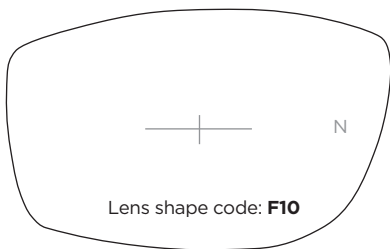

SL10 TITANIUM Jointed sides