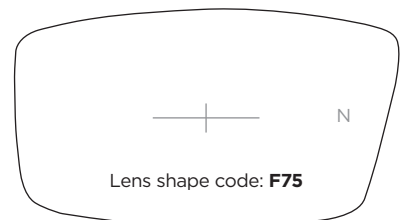

SL75 TITANIUM Jointed sides