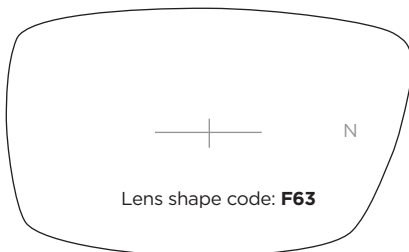

SL63 Stainless Steel & Acetate Jointed sides

A-B	Bridge	Temple	CODE	COLOUR
53-33	17	135	C19	Gold
53-33	19	135