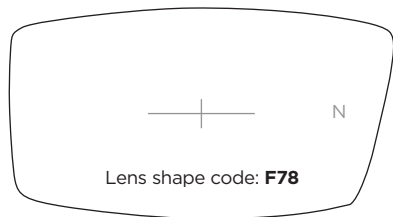

SL78 TITANIUM Jointed sides