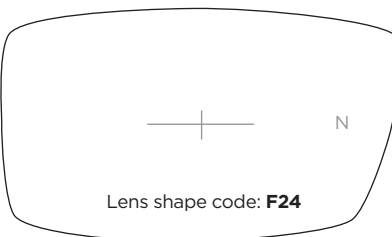

SL50 TITANIUM Jointed sides

A-B	Bridge	Temple	CODE	COLOUR
53-31	18	135	C19	Shiny Gold
53-31	21	135