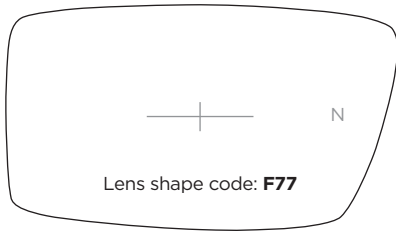

SL77 TITANIUM Jointed sides