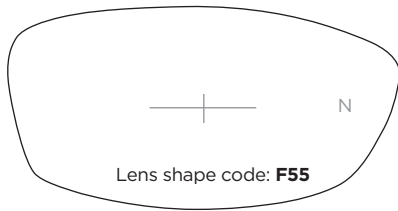

SL55 TITANIUM Jointed sides

A-B	Bridge	Temple	CODE	COLOUR
52-27	18	135	C55	Pink
52-27	21	135