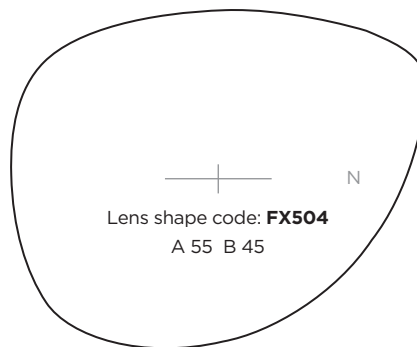

X-Shapes Additional Lens Shapes

Adding to the flexibility of the Superlite fitting system, we offer some additional shapes.

Available with any Superlite frame: simply state the frame model and the FX number below and choose your eyesize (remember a number of our Superlite frames come in two bridge sizes - you will need to state this on your order). NB. additional charge for change of shape.