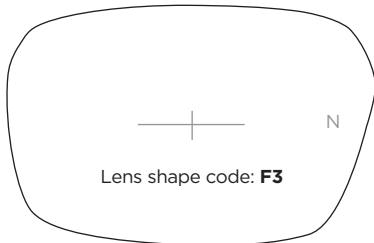

SL03 TITANIUM Screwless sprung sides

A-B	Bridge	Temple	CODE	COLOUR
49-32	17	135	C3	Tea
49-32	20	135