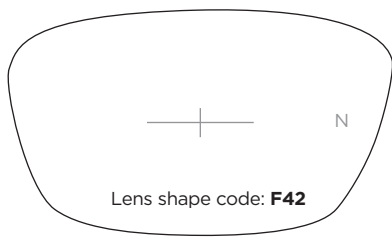

SL42 Stainless Steel Jointed sides

A-B	Bridge	Temple	CODE	COLOUR
51-30	20	135	C42	Mauve