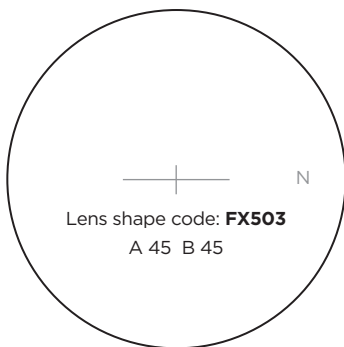

X-Shapes Additional Lens Shapes

Adding to the flexibility of the Superlite fitting system, we offer some additional shapes.

Available with any Superlite frame: simply state the frame model and the FX number below and choose your eyesize (remember a number of our Superlite frames come in two bridge sizes - you will need to state this on your order). NB. additional charge for change of shape.