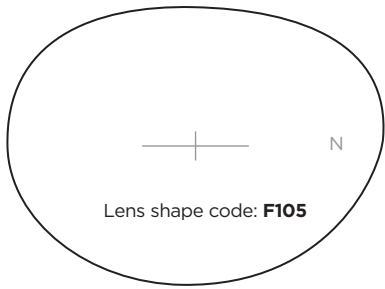

Superlite

SL105 Jointed TR-90 plastic Flex sides • Stainless Steel bridge

A-B			CODE	COLOUR
50-37	18	135	C5	Lilac
50-37	20	135