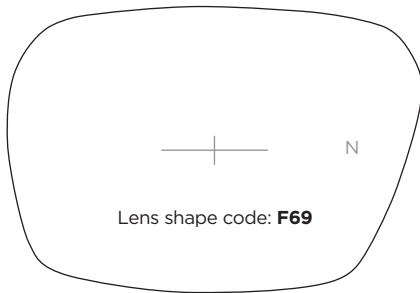

SL69 TITANIUM Jointed sides