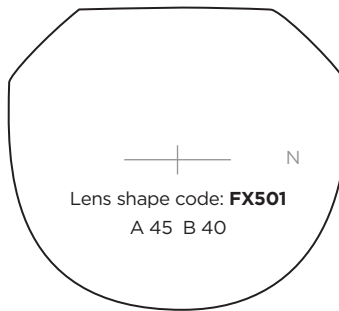

X-Shapes Additional Lens Shapes

Adding to the flexibility of the Superlite fitting system, we offer some additional shapes.

Available with any Superlite frame: simply state the frame model and the FX number below and choose your eyesize (remember a number of our Superlite frames come in two bridge sizes - you will need to state this on your order). NB. additional charge for change of shape.