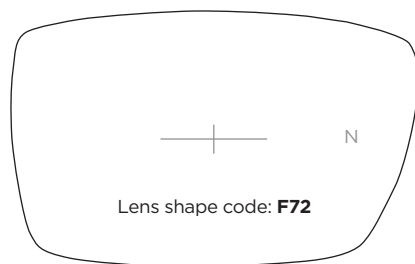

SL72 TITANIUM Jointed sides