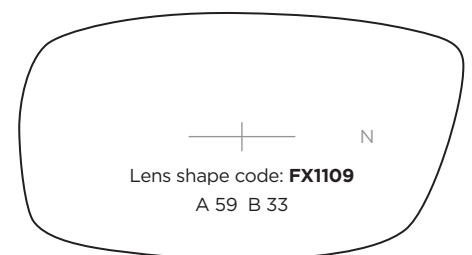

X-Shapes Additional Lens Shapes

Adding to the flexibility of the Superlite fitting system, we offer some additional shapes.

Available with any Superlite frame: simply state the frame model and the FX number below and choose your eyesize (remember a number of our Superlite frames come in two bridge sizes - you will need to state this on your order). NB. additional charge for change of shape.