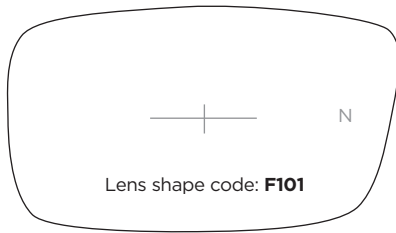

SL101 Jointed TR-90 plastic Flex sides • Stainless Steel bridge

A-B			CODE	COLOUR
52-30	17	135	C1	Silver/Crystal
52-30	19	135