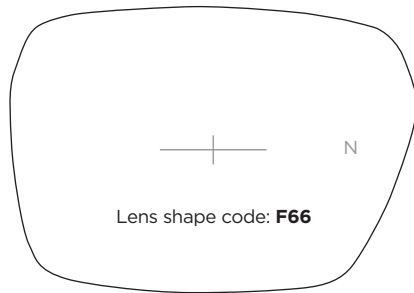

SL66 TITANIUM Jointed sides