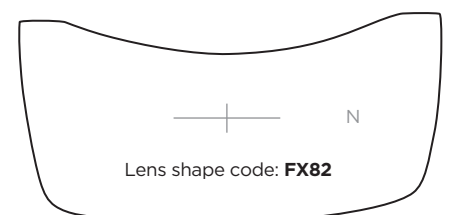

Model SL81 & SL82 Comfort Bridge -
Narrow nasal spread