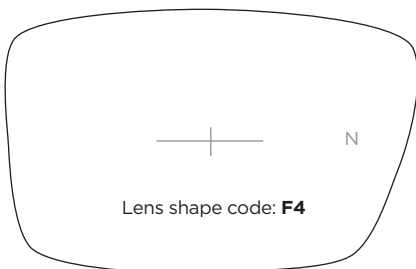

SL04 TITANIUM Screwless sprung sides

A-B	Bridge	Temple	CODE	COLOUR
54-35	18	160	C9	Silver
54-35	21	160