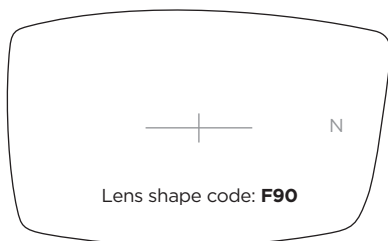

SL90 TITANIUM Jointed sides

A-B 52-34   18   140   CODE C37   COLOUR Bronze