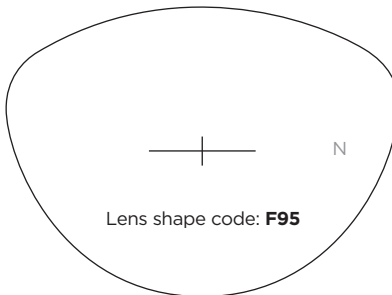

SL95 TITANIUM Jointed sides

A-B 53-38   18   137   CODE C9   COLOUR Silver