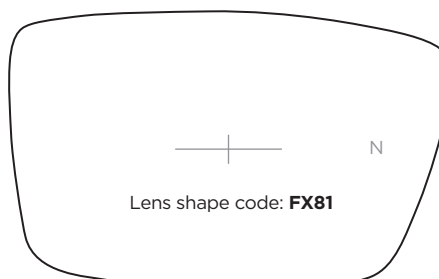

Model SL81 & SL82 Comfort Bridge -
Narrow nasal spread