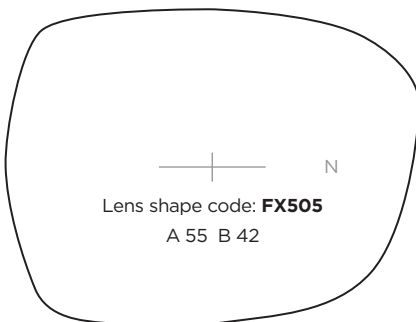

X-Shapes Additional Lens Shapes

Adding to the flexibility of the Superlite fitting system, we offer some additional shapes.

Available with any Superlite frame: simply state the frame model and the FX number below and choose your eyesize (remember a number of our Superlite frames come in two bridge sizes - you will need to state this on your order). NB. additional charge for change of shape.