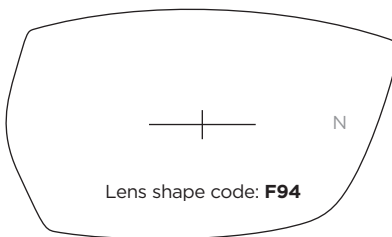

SL94 TITANIUM Jointed sides

A-B 53-38   17   137   CODE C19   COLOUR Shiny Gold