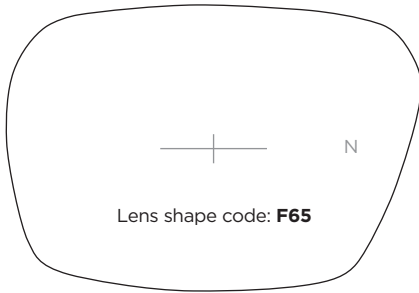

SL65 TITANIUM Jointed sides