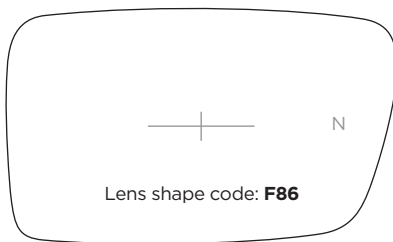

SL86 TITANIUM Jointed sides

A-B   **CODE**   **COLOUR**
53-34   17   143   C37   Bronze