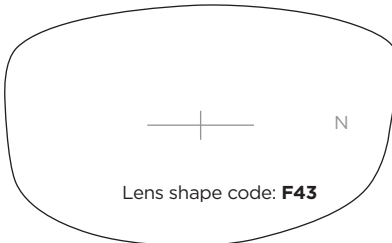

SL43 Stainless Steel Jointed sides

A-B	Bridge	Temple	CODE	COLOUR
52-32	18	135	C43	Wine