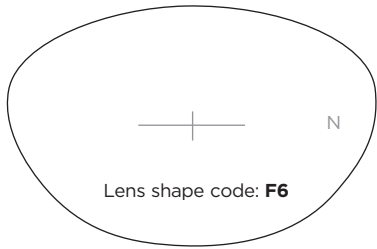

SL06 TITANIUM Screwless sprung sides

A-B			CODE	COLOUR
49-32	17	135	C6	Ice Blue
49-32	20	135