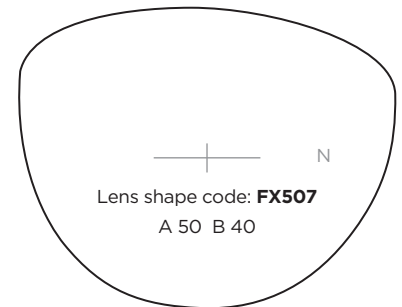

X-Shapes Additional Lens Shapes

Adding to the flexibility of the Superlite fitting system, we offer some additional shapes.

Available with any Superlite frame: simply state the frame model and the FX number below and choose your eyesize (remember a number of our Superlite frames come in two bridge sizes - you will need to state this on your order). NB. additional charge for change of shape.