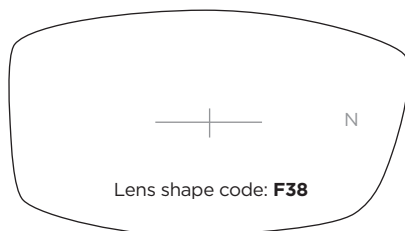

SL38 TITANIUM Jointed sides

A-B	Bridge	Temple	CODE	COLOUR
53-30	19	140	C25	Red
53-30	22	140