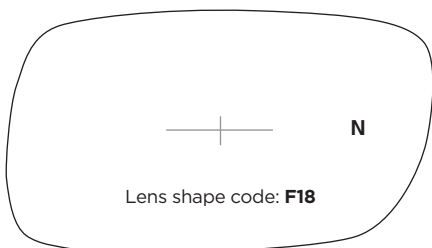

SL18 Wrap - High Curve Lenses TITANIUM Jointed sides

A-B	Bridge	Temple	CODE	COLOUR
56-33	19	125	C18	Brushed Gold

SPECIAL NOTE: This model has specially-formed 800 base wrap fittings - only suitable for highly curved lenses. Maintains regular head width.

An advantage from plusing the lens base curve, to +6.00, +7.00 +8.00 and increasing the eye size, Pxs will find the temple lens fixings less visible or totally invisible.