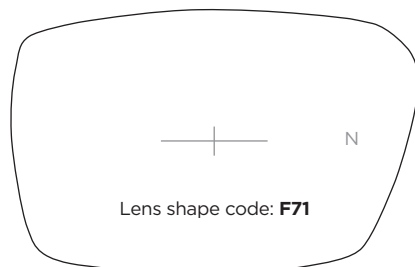

SL71 TITANIUM Jointed sides