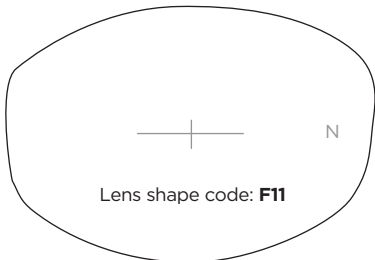

SL11 TITANIUM Jointed sides