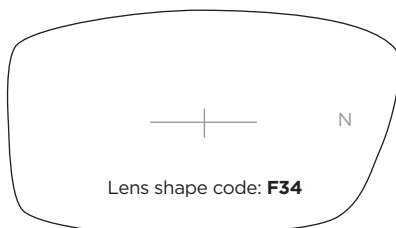

SL34 TITANIUM Jointed sides

A-B	Bridge	Temple	CODE	COLOUR
52-30	19	140	C7	Gold
52-30	22	140