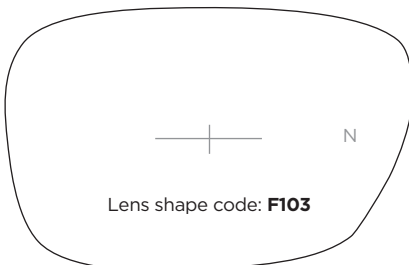

SL103 Jointed TR-90 plastic Flex sides • Stainless Steel bridge

A-B			CODE	COLOUR
54-35	18	135	C3	Silver/Blue
54-35	20	135