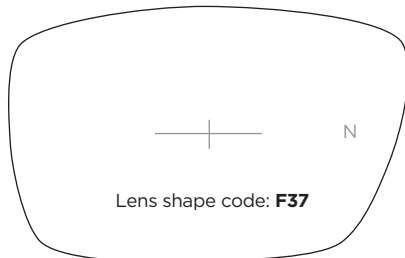

SL37 TITANIUM Jointed sides

A-B	Bridge	Temple	CODE	COLOUR
53-34	19	140	C37	Bronze
53-34	22	140