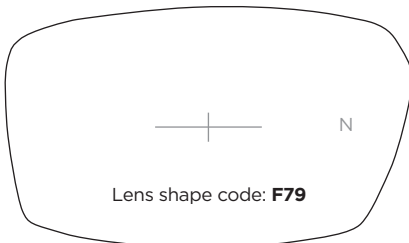

SL79 TITANIUM Jointed sides