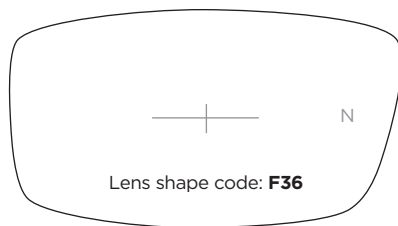

SL36 TITANIUM Jointed sides

A-B	Bridge	Temple	CODE	COLOUR
52-29	19	140	C36	Matt Gunmetal
52-29	22	140		

Available with wide fit sides