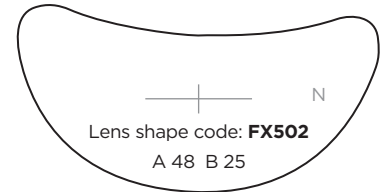

## X-Shapes Additional Lens Shapes

**Adding to the flexibility of the Superlite fitting system, we offer some additional shapes.**

Available with any Superlite frame: simply state the frame model and the FX number below and choose your eyesize (remember a number of our Superlite frames come in two bridge sizes - you will need to state this on your order). NB. additional charge for change of shape.