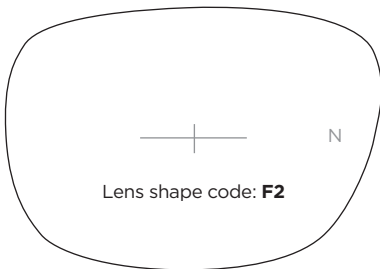

SL02 TITANIUM Screwless sprung sides

A-B	Bridge	Temple	CODE	COLOUR
50-35	17	135	C2	Silk Gunmetal
50-35	20	135