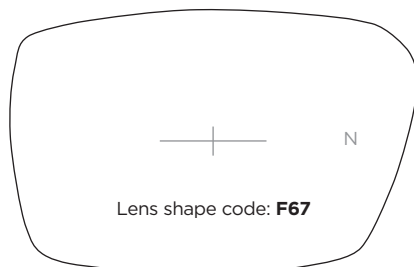

SL67 TITANIUM Jointed sides