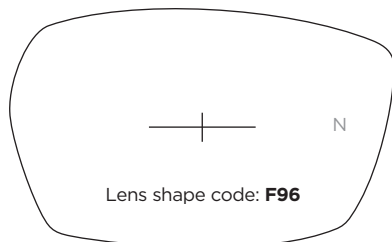

SL96 TITANIUM Jointed sides

A-B 52-35   18   137   CODE C37   COLOUR Bronze