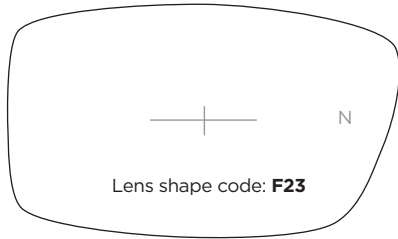

SL51 TITANIUM Jointed sides

A-B			CODE	COLOUR
52-31	18	135	C8	Gunmetal
52-31	21	135