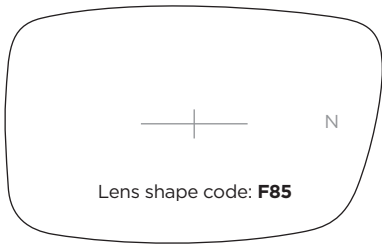

SL85 TITANIUM Jointed sides

A-B   **CODE**   **COLOUR**
51-35   19   143   C8   Gunmetal