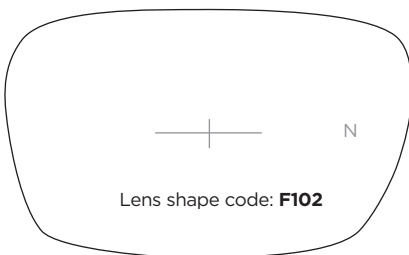

SL102 Jointed TR-90 plastic Flex sides • Stainless Steel bridge

A-B			CODE	COLOUR
54-33	19	135	C2	Silver/Clear /Black Stripe
54-33	21	135