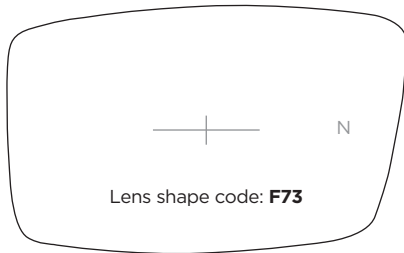

SL73 TITANIUM Jointed sides