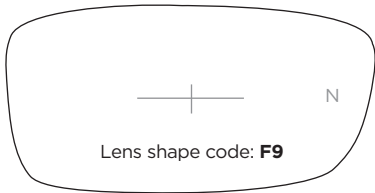

SL09 TITANIUM Jointed sides