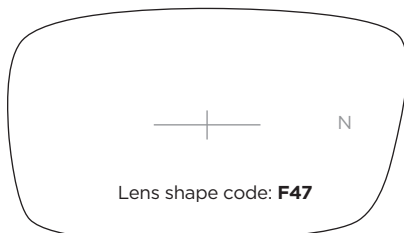

SL64 Stainless Steel & Acetate Jointed sides

A-B	Bridge	Temple	CODE	COLOUR
53-31	17	135	C9	Silver
53-31	19	135