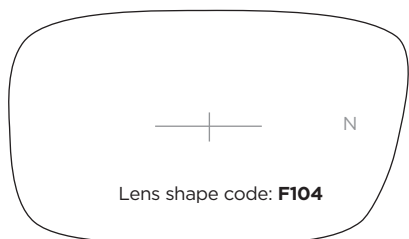

SL104 Jointed TR-90 plastic Flex sides • Stainless Steel bridge

A-B			CODE	COLOUR
53-31	17	135	C4	Gunmetal/Red
53-31	19	135