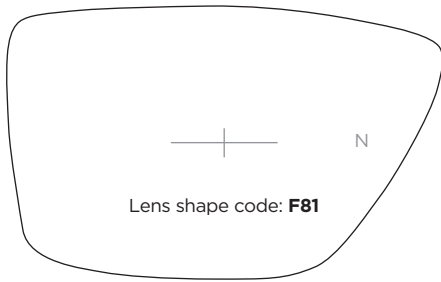

SL81 TITANIUM Jointed sides • Comfort Bridge

SPECIAL NOTE: The design of SL81 & SL82 enables extra wide bridge spread. At 15mm below crest 18mm to 26mm variation is possible by changing the lens nasal profile. • See Page 27

A-B			CODE	COLOUR
58-36	19	140	C19	Gold