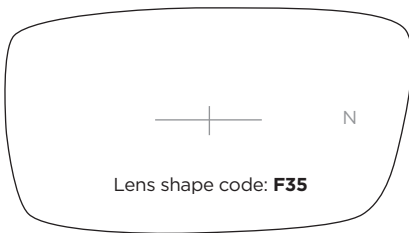

SL60 Stainless Steel & Acetate Jointed sides

A-B	Bridge	Temple	CODE	COLOUR
54-30	18	135	C60	Silver/Black
54-30	20	135