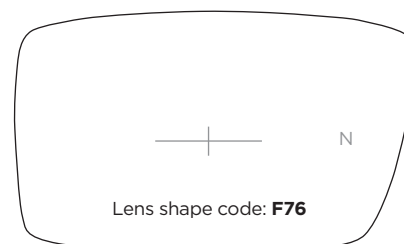

SL76 TITANIUM Jointed sides