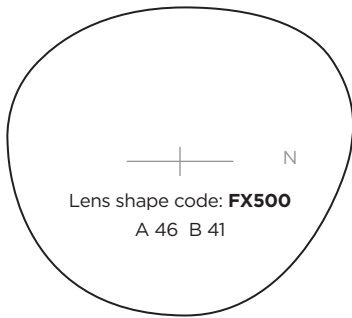

X-Shapes Additional Lens Shapes

Adding to the flexibility of the Superlite fitting system, we offer some additional shapes.

Available with any Superlite frame: simply state the frame model and the FX number below and choose your eyesize (remember a number of our Superlite frames come in two bridge sizes - you will need to state this on your order). NB. additional charge for change of shape.