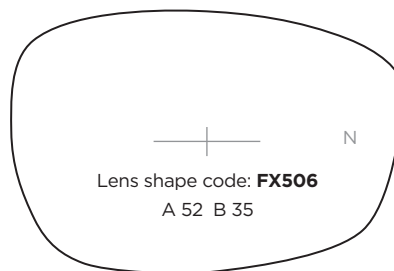

X-Shapes Additional Lens Shapes

Adding to the flexibility of the Superlite fitting system, we offer some additional shapes.

Available with any Superlite frame: simply state the frame model and the FX number below and choose your eyesize (remember a number of our Superlite frames come in two bridge sizes - you will need to state this on your order). NB. additional charge for change of shape.