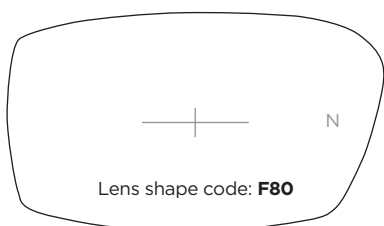

SL80 TITANIUM Jointed sides