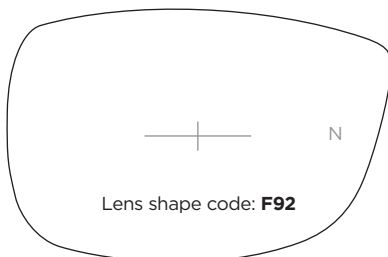

SL92 TITANIUM Jointed sides

A-B 52-38   18   135   CODE C9   COLOUR Silver