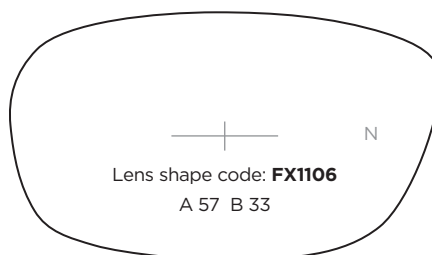

X-Shapes Additional Lens Shapes

Adding to the flexibility of the Superlite fitting system, we offer some additional shapes.

Available with any Superlite frame: simply state the frame model and the FX number below and choose your eyesize (remember a number of our Superlite frames come in two bridge sizes - you will need to state this on your order). NB. additional charge for change of shape.