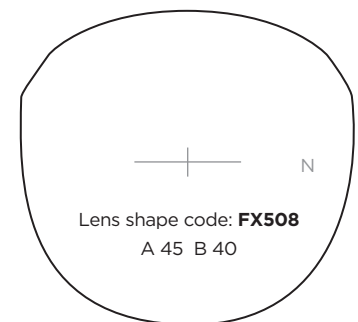

X-Shapes Additional Lens Shapes

Adding to the flexibility of the Superlite fitting system, we offer some additional shapes.

Available with any Superlite frame: simply state the frame model and the FX number below and choose your eyesize (remember a number of our Superlite frames come in two bridge sizes - you will need to state this on your order). NB. additional charge for change of shape.