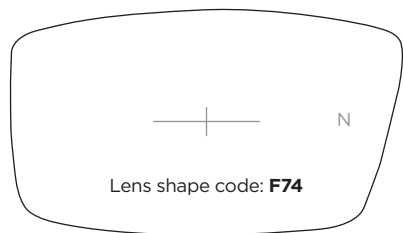

SL74 TITANIUM Jointed sides