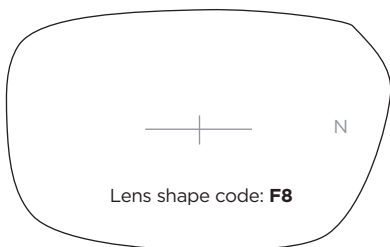

SL08 TITANIUM Jointed sides

A-B			CODE	COLOUR
51-32	18	140	C8	Gunmetal
51-32	22	140