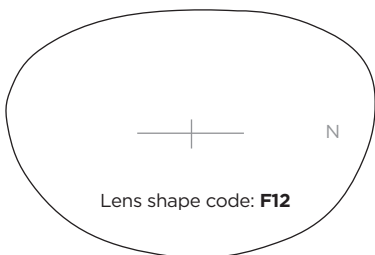

SL12 TITANIUM Jointed sides