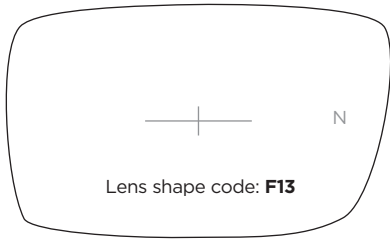

SL13 TITANIUM Jointed sides

A-B	Bridge	Temple	CODE	COLOUR
51-31	18	140	C13	Matt Aluminium
51-31	22	140