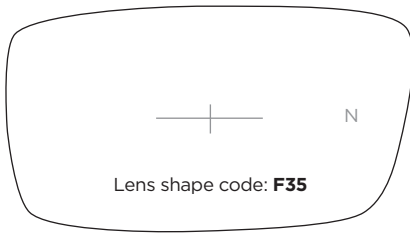

SL35 TITANIUM Jointed sides

A-B	Bridge	Temple	CODE	COLOUR
54-30	19	140	C10	Matt Black
54-30	22	140