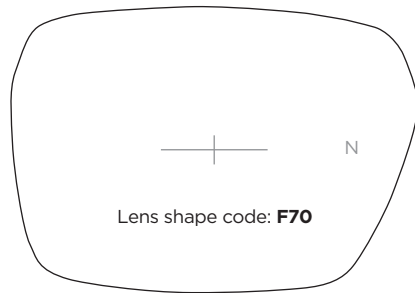

SL70 TITANIUM Jointed sides