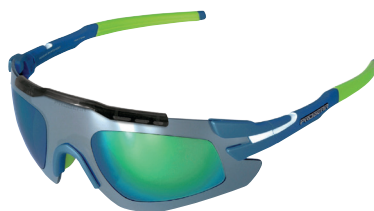

C4 Dark Blue Matte - Silver Mirror Grey Faceplate
Green Mirror / Grey Lens