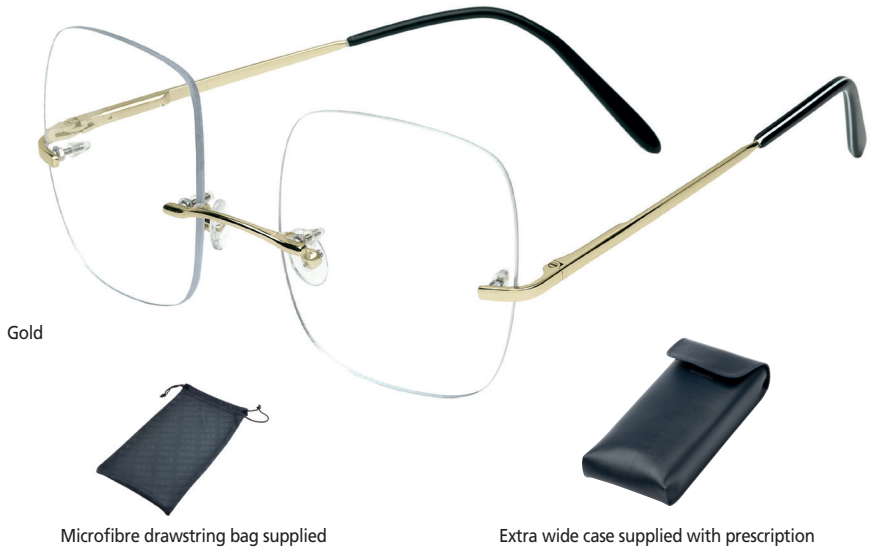

Snooker / Bowls Rimless

The Snooker Rimless offers extra deep lenses with corrected pantoscopic tilt for head down, and tilt to allow for comfortable table-top performance. This model is popular with the bowling fraternity, and also for table sports.

- Variable sizing (side length: 140mm).
- **Stock Size A: 50mm, B: 55mm, Bridge: 21mm**
- Rx range +6.00 to -6.00 with opp cyls to 2.00 • Trivex lenses.
- RF coating recommended
- Supplied with drawstring bag as standard.
- Supplied with extra wide case with a hard front insert, belt strap and velcro fastening when prescription spectacles are ordered.
- Replacement bridge sold separately. -
- Consider NORTOR-SV for improved peripheral vision and compensated intermediate Rx's.

Rx Glazable **DG6** 5 BASE WRAP