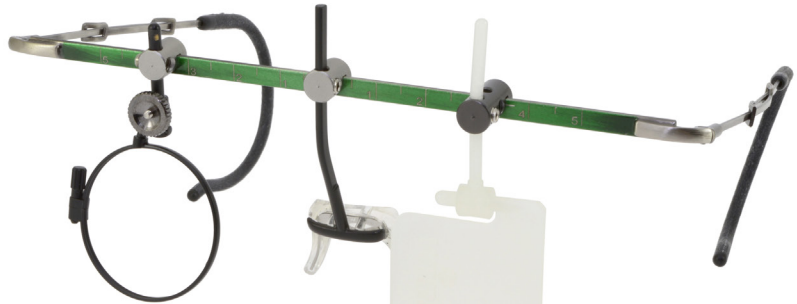

Winner Tradition

The Winner Tradition are classical shooting spectacles suited for all types of sport shooting with many benefits.

- Two sizes: **Large** 147mm overall
  Small 133mm overall
- Lightweight and extremely comfortable.
- Specially designed frames with spring hinges and ear pieces ensure an anatomical fit. The ear pieces allow for side-mounted raisable covers.
- The adjustment bar allows for exact millimetre adjustments of the lens holder.
- Lens holder available in 25, 32 or 42mm.
- Rx range +/- 6.00 with opp cyls to 2.00 •
- Supplied with case and adjustment tool.
- Supplied with extra long curl temples for cutting to exact fit.

Unique Winner frame case

Rx Glazable DG6

Tradition Large